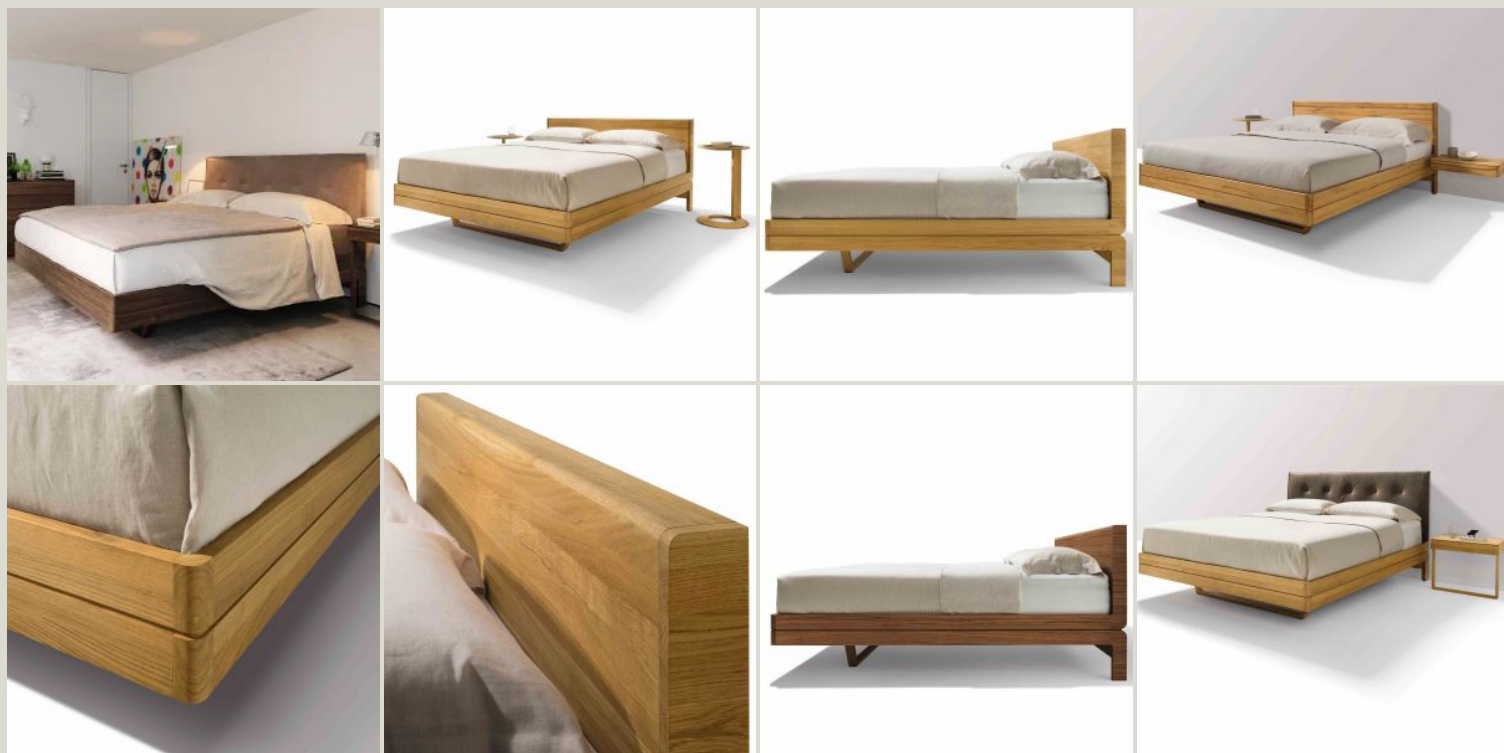

## FLOAT BED

**2.567,00 € – 5.757,00 €**

SKU: BFLO14HOKBo

Brand: Team7

Boiserie Riva srl  
00199 Roma - Via Nemorense 37/c  
Tel. +39068845 253- P.IVA e C.F 05 229581003  
info@riva.it - <https://www.riva.it>

## GALLERY IMAGES

It is an **eco-friendly solid wood bed** with a **light** appearance thanks to the groove that splits the spars in half, which makes the headboard even more refined. When combined with high mattresses, **Float** becomes similar to a boxspring bed and offers a raised seating surface. The headboards, in your choice of natural wood or leather, are high and therefore highly visible, a feature that contributes to the elegance of the whole ensemble. It is made completely **interlocking with no metal parts**. Team 7 furniture combines an **ecological philosophy** with a **contemporary lifestyle**. Team 7 makes only **ecological furniture** designed in functionality and capable of combining innovative aesthetics with state-of-the-art technology. All of the brand's solutions have a **modern design** and are in **harmony with nature**.